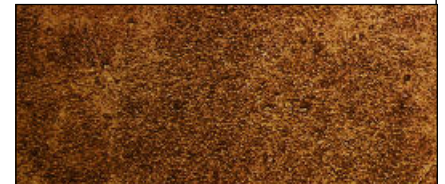

ENVIRO STAINS

ENVIRO STAINS ARE UNIQUE LINE OF WATERBASED, NON-ACID POLYMER BONDED STAINS THAT PENETRATE INTO THE CONCRETE SURFACE TO PRODUCE VIBRANT LONG LASTING UV RESISTANT STAINS THAT ENHANCE ANY CONCRETE SURFACE.

Black

White

Grey

Red

Green

Blue

Turquoise

Yellow

Brown

Pink

Light Blue

Purple

Light Green

Terra Cotta

Dark Green

Light Brown