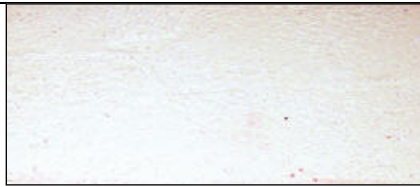

ENVIRO STAINS

ENVIRO STAINS ARE UNIQUE LINE OF WATERBASED, NON-ACID POLYMER BONDED STAINS THAT PENETRATE INTO THE CONCRETE SURFACE TO PRODUCE VIBRANT LONG LASTING UV RESISTANT STAINS THAT ENHANCE ANY CONCRETE SURFACE.

Black

White

Grey

Red

Green

Blue

Turquoise

Yellow