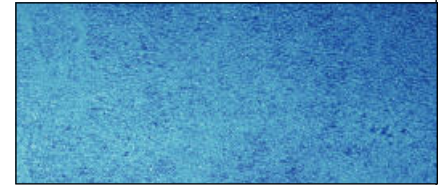

ENVIRO STAINS

ENVIRO STAINS ARE UNIQUE LINE OF WATERBASED, NON-ACID POLYMER BONDED STAINS THAT PENETRATE INTO THE CONCRETE SURFACE TO PRODUCE VIBRANT LONG LASTING UV RESISTANT STAINS THAT ENHANCE ANY CONCRETE SURFACE.

Black

White

Grey

Red

Green

Blue

Turquoise

Yellow