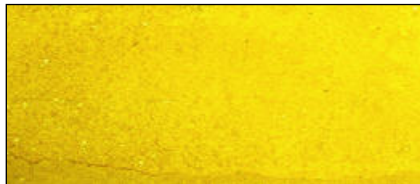

ENVIRO STAINS

ENVIRO STAINS ARE UNIQUE LINE OF WATERBASED, NON-ACID POLYMER BONDED STAINS THAT PENETRATE INTO THE CONCRETE SURFACE TO PRODUCE VIBRANT LONG LASTING UV RESISTANT STAINS THAT ENHANCE ANY CONCRETE SURFACE.

Black

White

Grey

Red

Green

Blue

Turquoise

Yellow

Brown

Pink

Light Blue

Purple

Light Green

Terra Cotta

Dark Green

Light Brown